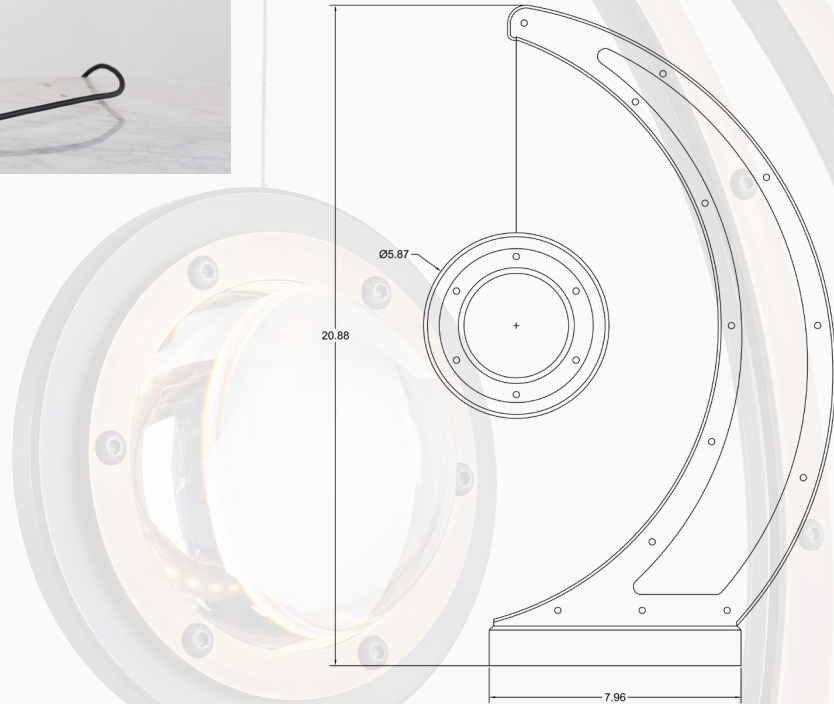

Model Number

Example : DV1519 - T00 -30AC - 01T - BRABK - 01PH

Name	Style	Size	Color Temp	Power	Quantity	Canopy Style	Fixture Color	Canopy Color	Lumen Output	Dimming Options
XXXXXX	PN - Pendant CH - Chandelier WS - Wall Sconce FL - Floor Lamp T - Table Lamp	00 - Standard Size	27 - 2700K 30 - 3000K 34 - 3400K 41 - 4100K	AC - Line Voltage (120V 60Hz) LV - Low Voltage GL - Global Voltage (200 - 240 50Hz)	Number of pendants and or light sources. 01 - One pendant / light source	Various canopy options available including standard options and custom canopy requests. See Canopies and Suspension page for all options. For example T - Table Lamp	BRA - Brass GLA - Gold CLA - Clear BKA - Black	BK - Black WH - White SL - Silver BR - Bronze GL - Sun Gold	01 - Standard 02 - Hi Output 03 - Custom	PH - Phase Dimming 10 - 0-10 V Dimming ELV - ELV Dimming DALI - DALI Dimming

Note: Not all options are available for all models

Specifications

Specifications	Standard Lumen Output
Voltage Wattage Lumen Output Light Source CRI	24 VDC 3 Watts ~230 Lumens Karice LED Tape 91+ CRI

Finishes

Standard finishes available, Custom finish options available upon request

Karice Lighting
karicelighting.com
info@karicelighting.com
1(604) 542 7137

Karice