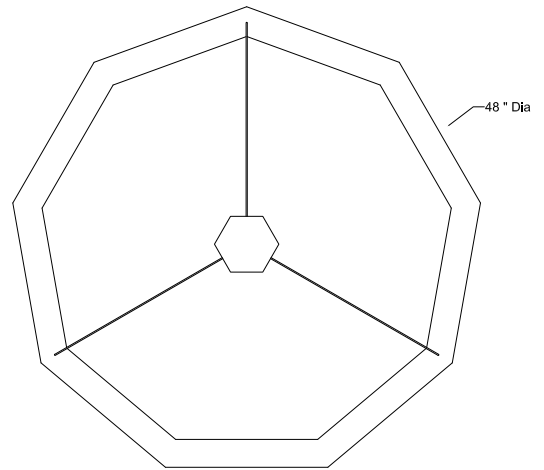

Luxennea LED Pendant

Description

Luxennea aims to alter the status quo, as an expression of sophisticated simplicity. It is an illuminated ("LUX") enneagon: a nine-sided geometric shape. The enneagon shapes can be made in virtually any size.

Designed by Maurice Dery