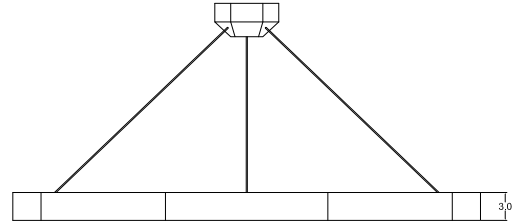

Luxennea LED Pendant

Description

Luxennea aims to alter the status quo, as an expression of sophisticated simplicity. It is an illuminated ("LUX") enneagon: a nine-sided geometric shape. The enneagon shapes can be made in virtually any size.

Designed by Maurice Dery