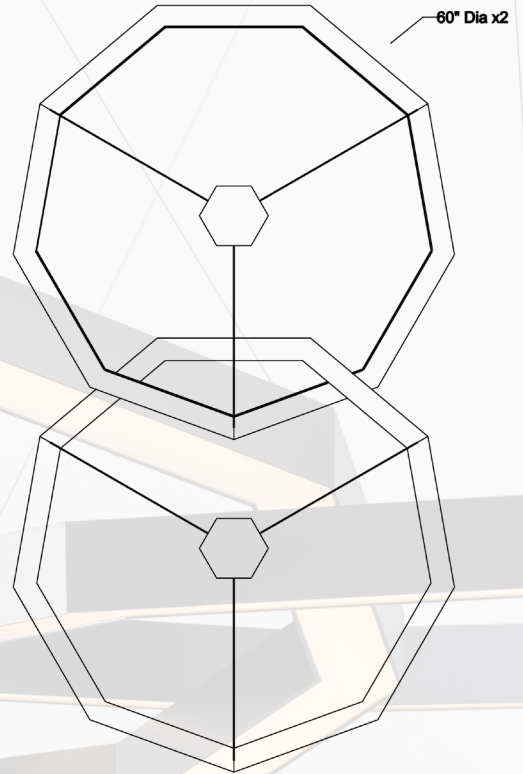

### Description

Luxennea aims to alter the status quo, as an expression of sophisticated simplicity. It is an illuminated ("LUX") enneagon: a nine-sided geometric shape. The enneagon shapes can be made in virtually any size.

Luxennea Linked, links two luxennea pendants together permanently. The two lights can be suspended together in numerous configurations. Luxennea can be illuminated either as a down light or with inner light.

### Size