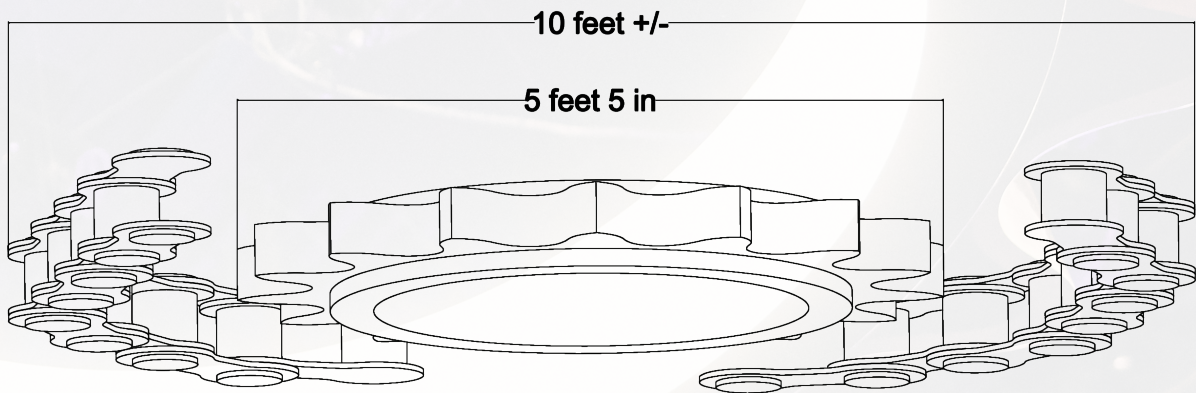

Sprocket and Chain

Sprocket and Chain Chandelier

Description

We wanted to create an epic project to reflect the culmination of our 28 years in business as an artisan manufacturer in the architectural metal and custom lighting industries. This has been realized in The Sprocket: a 10-ft by 10-ft LED chandelier.

Suspended by aircraft cables, The Sprocket appears to be floating in mid-air. As you'll notice, there are no power cables or visible fasteners. It's been designed to hide all 'visual pollution' to give the highest aesthetic quality.

The entire fixture is made to scale: in other words, it is actually a functioning gear. The inner 5-ft diameter steel sprocket was meticulously crafted to not only interlock with the chain but to have a finish that reflects the true "wear-and-tear" of a real sprocket.

Designed by Maurice Dery

Size

Model Number

Example : SprocketChain - CH30 - LV01 - SLBK - 01PH

Name	Style	Size	Color Temp	Power	Quantity	Canopy Style	Fixture Color	Canopy Color	Lumen Output	Dimming Options
XXXXXX	PN - Pendant CH - Chandelier WS - Wall Sconce FL - Floor Lamp T - Table Lamp	00 - Standard	27 - 2700K 30 - 3000K 34 - 3400K 41 - 4100K	AC - Line Voltage (120V 60Hz) LV - Low Voltage GL - Global Voltage (200 - 240 50Hz)	Number of pendants and or light sources. 01 - One pendant / light source	Various canopy options available including standard options and custom canopy requests. See Canopies and Suspension page for all options. For example B1 - 6" Hex Canopy	BK - Black WH - White SL - Silver BR - Bronze GL - Sun Gold	BK - Black WH - White SL - Silver BR - Bronze GL - Sun Gold	01 - Standard 02 - Hi Output 03 - Custom	PH - Phase Dimming 10 - 0-10 V Dimming ELV - ELV Dimming DALI - DALI Dimming